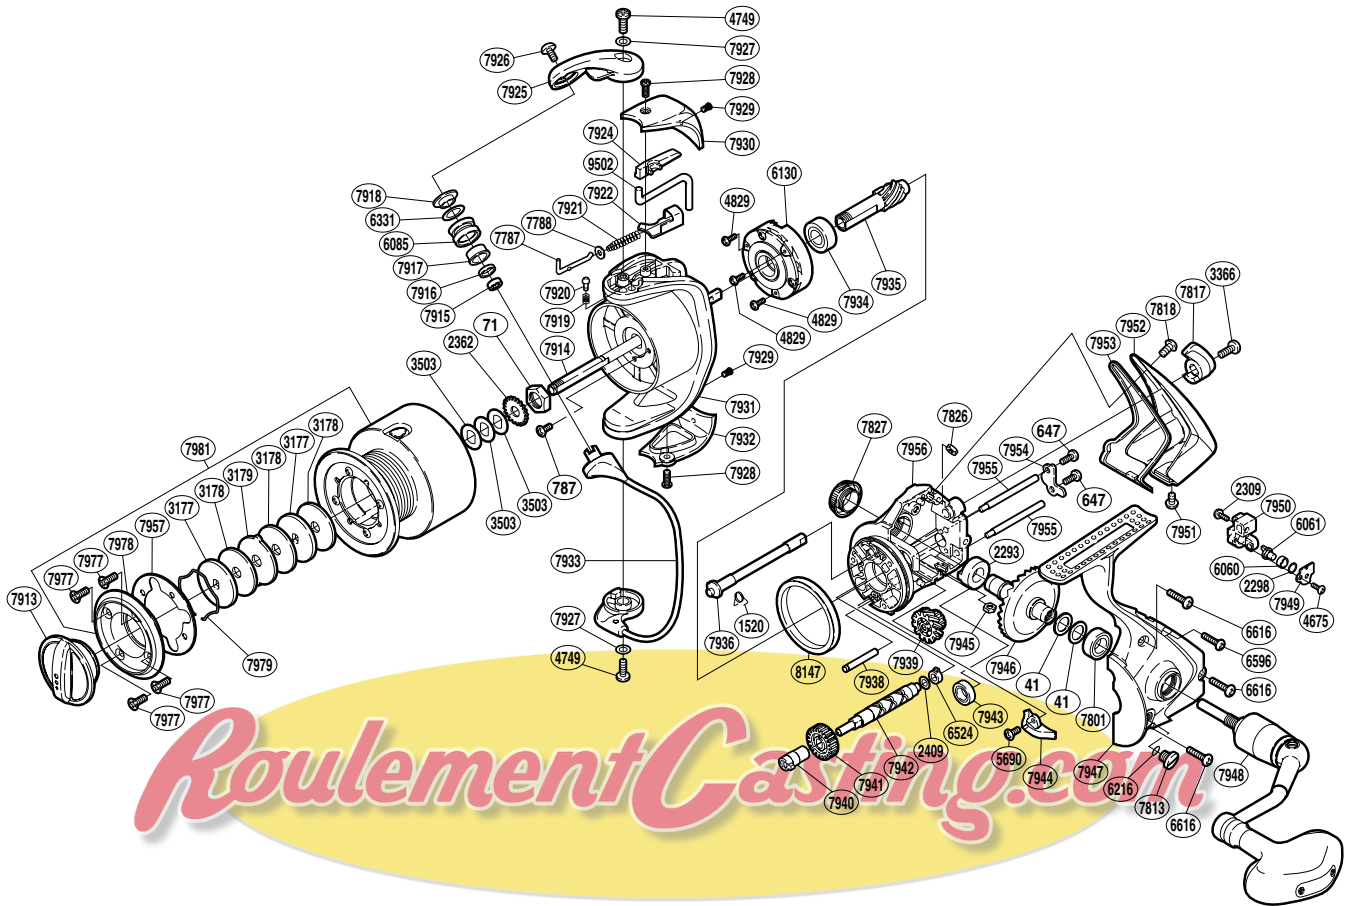

SHIMANO®

SUSTAIN 

SA-5000FD

Part No.	Description	Part No.	Description	Part No.	Description
RD 0041	Drive Gear Washer	RD 7788	Spring Guide (A) Support	RD 7936	Anti-Reverse Cam
RD 0071	Rotor Nut	RD 7801	Ball Bearing	RD 7938	Idle Gear (B) Shaft
RD 0647	Worm Shaft Retainer Screw	RD 7813	Oil Cap	RD 7939	Idle Gear (B)
RD 0787	Nut Lock Screw	RD 7817	Anti-Reverse Lever	RD 7940	Worm Bushing (front)
RD 1520	Anti-Reverse Cam Spring	RD 7818	Rear Protector Screw (D)	RD 7941	Idle Gear
RD 2293	Drive Gear Bushing	RD 7826	Rear Protector Nut (B)	RD 7942	Worm Shaft
RD 2298	Spacer	RD 7827	Handle Screw Cap	RD 7943	Ball Bearing
RD 2309	Slider Retainer Screw	RD 7913	Drag Knob	RD 7944	Bail Trip Strike
RD 2362	Spool Support	RD 7914	Main Shaft	RD 7945	Rear Protector Nut (A)
RD 2409	Worm Shaft Spacer	RD 7915	Ball Bearing	RD 7946	Drive Gear
RD 3177	Key Washer	RD 7916	Bearing Spacer	RD 7947	Side Cover
RD 3178	Drag Washer	RD 7917	Line Roller Bushing	RD 7948	Handle Assembly
RD 3179	Eared Washer	RD 7918	Line Roller Washer	RD 7949	Oscillating Pawl Cover
RD 3366	Anti-Reverse Lever Screw	RD 7919	Click Spring	RD 7950	Oscillating Slider
RD 3503	Spool Washer	RD 7920	Click Pin	RD 7951	Rear Protector Screw (C)
RD 4675	Oscillating Pawl Cover Screw	RD 7921	Bail Spring	RD 7952	Rear Protector
RD 4749	Multi-Purpose Screw	RD 7922	Bail Spring Seat	RD 7953	Rear Shield
RD 4829	Roller Clutch Screw	RD 7924	Bail Trip Cover	RD 7954	Worm Shaft Retainer
RD 5690	Bail Trip Strike Screw	RD 7925	Bail Arm	RD 7955	Oscillating Guide (A)
RD 6060	Oscillating Slider Bushing	RD 7926	Line Roller Screw	RD 7956	Body
RD 6061	Oscillating Pawl	RD 7927	Adjusting Washer	RD 7957	Spool Ring Collar Spacer
RD 6085	Line Roller	RD 7928	Protector Screw (A)	RD 7977	Spool Ring Collar Screw
RD 6130	Roller Clutch Assembly	RD 7929	Protector Screw (B)	RD 7978	Spool Ring Collar
RD 6216	"O" Ring	RD 7930	Bail Spring Cover	RD 7979	Drag Washers Retainer
RD 6331	Line Roller Spacer	RD 7931	Rotor	RD 7981	Spool Assembly
RD 6524	Worm Bushing (rear)	RD 7932	Bail Hold Support Guard	RD 8147	Friction Ring
RD 6596	Side Cover Screw (small)	RD 7933	Bail Assembly	RD 9502	Bail Trip Lever
RD 6616	Side Cover Screw (large)	RD 7934	Ball Bearing		
RD 7787	Bail Spring Guide (A)	RD 7935	Pinion Gear		